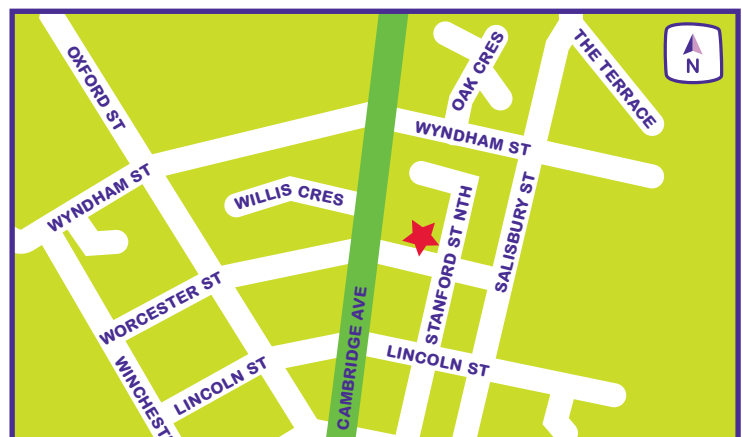

Welcome to Ashhurst Kindergarten, an open and supportive learning community combining the best of town and country.

Children at Ashhurst Kindergarten hail from Woodville, Pohangina, Hiwinui, Whakaronga and all districts in between. Our large catchment area brings diverse families together and enriches children's learning through shared funds of knowledge.

Monday, Tuesday, Thursday | 8.30am-2.30pm

Wednesday and Friday | 8.30am - 12.45pm

★ Our Fees

Use "20 hours free" or \$1.00 per hour plus GST

★ Where to find us

Check out the map below to find our location

Ruahine Kindergartens has 25 kindergartens from Hunterville to Foxton and Pahiatua.