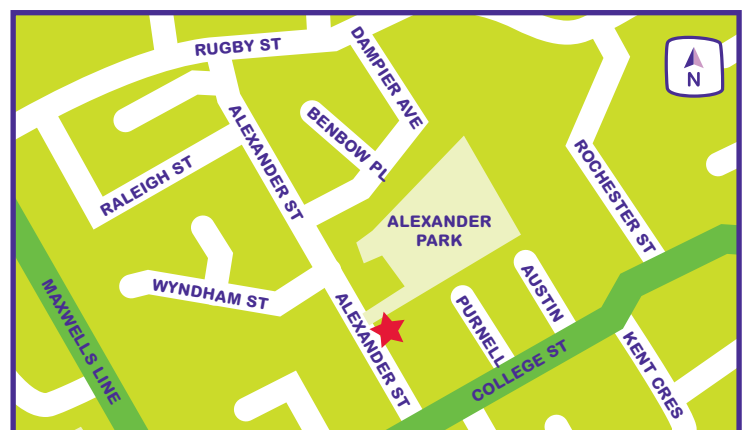

Our teachers believe in establishing strong, non-judgmental, reciprocal relationships with children, their whanau, the wider community and each other.

Situated off the road with plenty of parking, we share a driveway with Kohanga Reo O Awapuni and Alexander Park and are in proximity to Awapuni School. Our relationships with the school and kohanga allow for shared activities and events, enriching and extending children's learning and easing the transition to primary.

### ★ Where to find us

Check out the map below to find our location

Ruahine Kindergartens has 25 kindergartens from Hunterville to Foxton and Pahiatua.

For more information either call into your local kindergarten or contact us on: