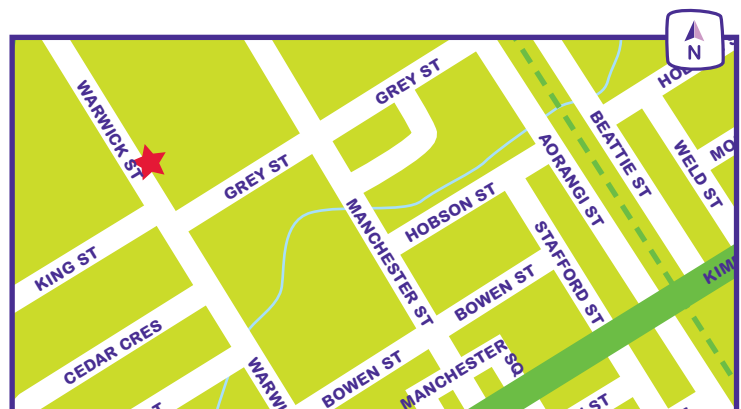

★ Our Sessions

AM Monday to Friday | 8.15am - 12.30pm

PM Monday, Tuesday, Thursday | 1.15pm - 3.15pm

★ Our Fees

Use "20 hours free" or \$1.00 per hour plus GST

★ Where to find us

Check out the map below to find our location