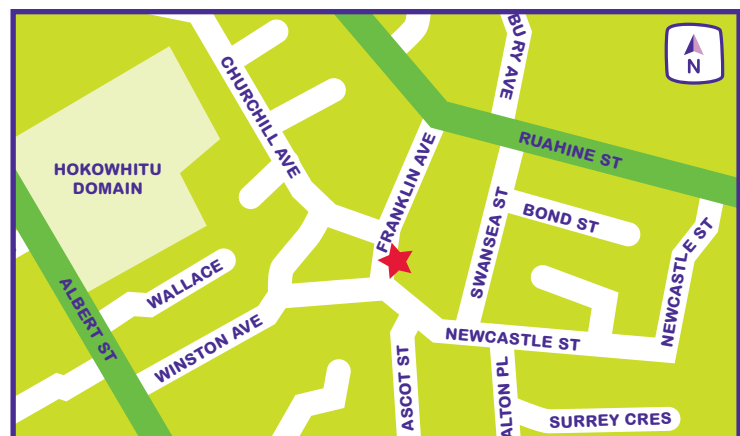

Ruahine Kindergartens

Inspiring Young Minds

Te Whare O Tamariki O Ruahine

Introducing Hokowhitu Kindergarten

A 25 Franklin Avenue, Palmerston North P 06 357 8816

E hokowhitu@ruakind.org.nz www.ruakind.org.nz/hokowhitu

★ Our Sessions

AM Monday to Friday | 8.15am-12.30pm

PM Monday, Tuesday, Thursday | 1.15pm - 3.15pm

★ Our Fees

Use "20 hours free" or \$1.00 per hour plus GST

★ Where to find us

Check out the map below to find our location